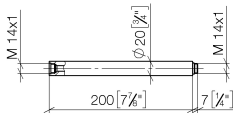

12 120 970

Fits: IMO, LULU, MADISON, MEM, TARA,
CL.1, LISSÉ, VAIA, META, CYO

Extension for shower with fixed riser 200 mm - Brushed Light Gold

IMO

12 120 970

12 120 970

mm [inches]

12 120 970

Spare parts list

| No. | Item Number | Name | Quantity used | Delivery time |
|-----|--------------------|-----------|---------------|---------------|
| 1 | 90 14 10 011 00 90 | seal | 1 | 2 |
| 2 | 09 24 04 180-27 | extension | 1 | 60 |