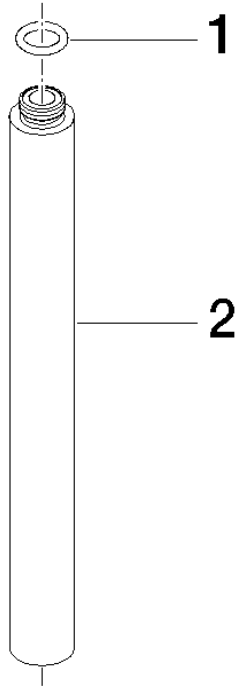

12 120 970

Fits: IMO, LULU, MADISON, MEM, TARA,
CL.1, LISSÉ, VAIA, META, CYO

Extension for shower with fixed riser 200 mm - Brushed Light Gold

IMO

12 120 970

12 120 970

mm [inches]

12 120 970

Spare parts list

| No. | Item Number | Name | Quantity used | Delivery time |
|-----|--------------------|-----------|---------------|---------------|
| 1 | 90 14 10 011 00 90 | seal | 1 | 2 |
| 2 | 09 24 04 180-27 | extension | 1 | 60 |